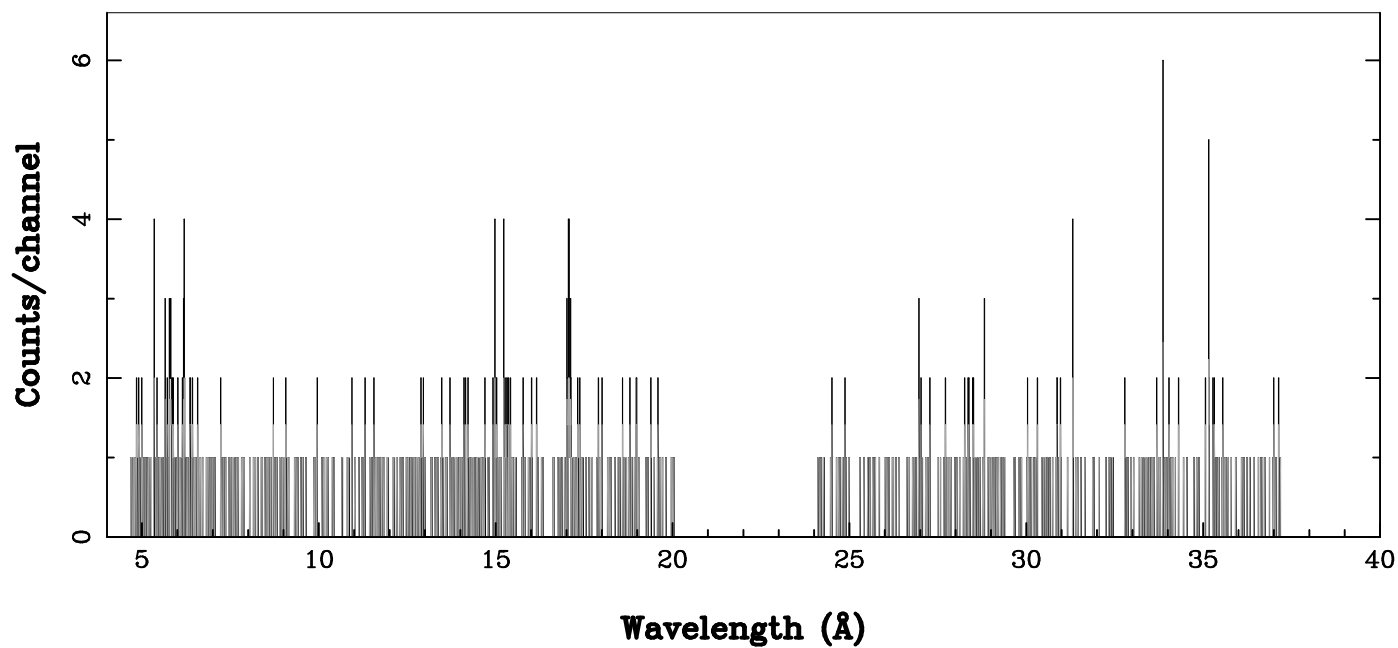

XMM - RGS2 - OBJECT: HD 63433 - RA: 117.4794 - DEC: 27.36273
OBS-ID: 0882870101 - EXP-ID: Indef - Exp. Time: 5661.12744140625
Key: - data - errors

DATE-OBS 2021-03-26T20:16:44
DATE-END 2021-03-26T21:55:09

SOURCE ID: 9 - SPECTRUM ORDER: 1
WHOLE_FIELD

SRC+BKG SPECTRUM, No rebinning

SOURCE ID: 9 - SPECTRUM ORDER: 2
WHOLE_FIELD

SRC+BKG SPECTRUM, No rebinning