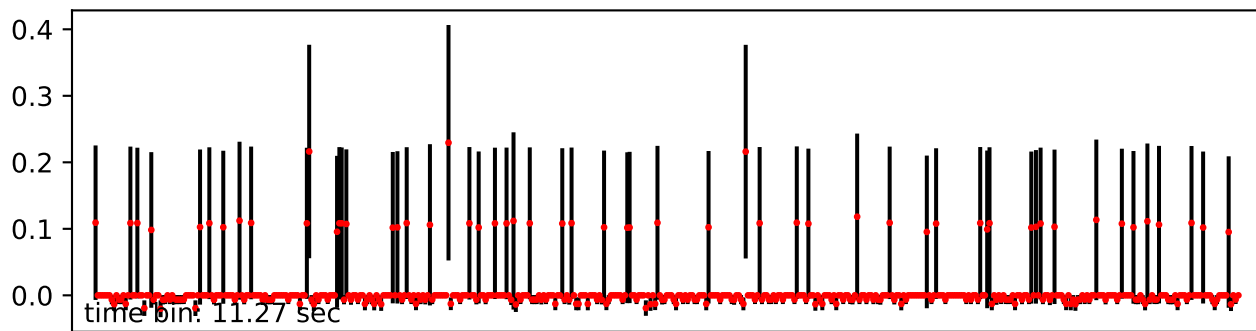

Merged TimeSeries

OBS_ID: 0920120101

EPIC SRCNUM: 6

RA,Dec: 15h51m34.5722s -25d45m42.5659s

EPN

EMOS1

EMOS2

RGS1+RGS2