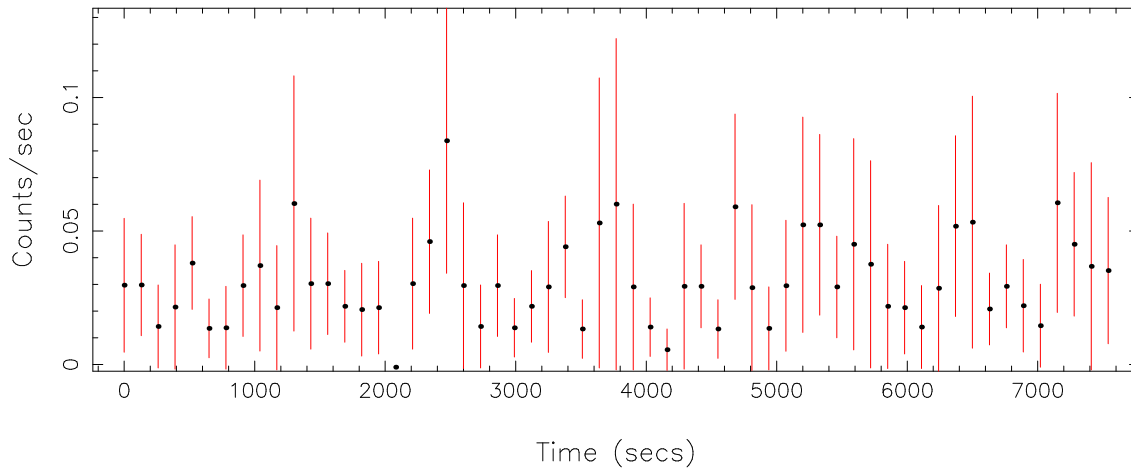

Filename: product/P0920120101M1S001SRCTSR8001.FIT

Obs. ID: 0920120101 (HD141637)

Exp ID: M1S001

Source no.: 1

Source RA_corr: 15:50:33.83 (J2000)

Source Dec_corr: -25:43:48.1 (J2000)

Time series bin size: 130 secs

Plotted bin size: 130 secs

Time series start (MJD): 60183.2790386

Background subtracted time series

Mean Rate= 0.03091122

Background time series

Mean Rate= 1.65483×10^{-3}

GTI time series (histogram) and fractional exposure values (blue points)