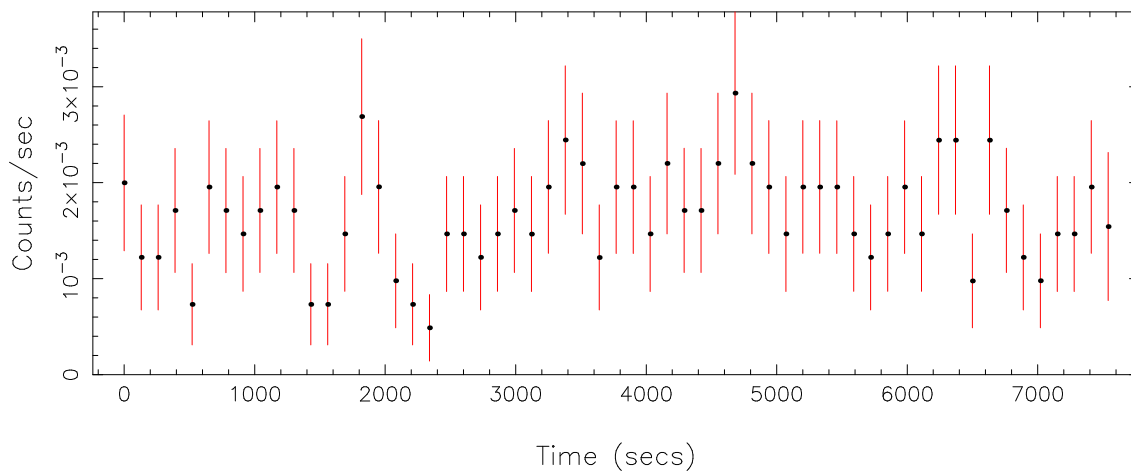

Plotted bin size: 130 secs

Time series start (MJD): 60183.2790386

Background subtracted time series

Mean Rate= 0.03091122

Background time series

Mean Rate= 1.65483×10^{-3}

GTI time series (histogram) and fractional exposure values (blue points)