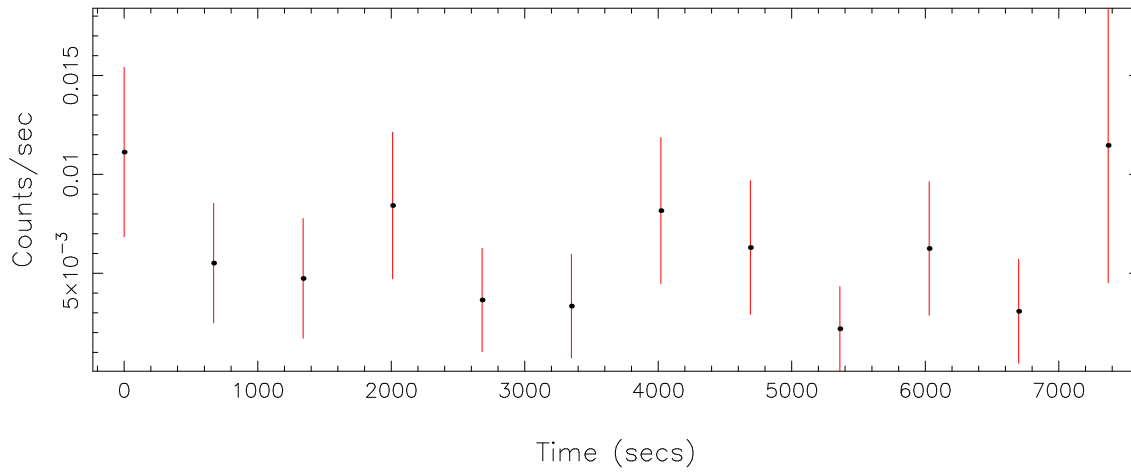

Filename: product/P0920120101M1S001SRCTSR8004.FIT

Obs. ID: 0920120101 (HD141637)

Exp ID: M1S001

Source no.: 4

Source RA\_corr: 15:51:40.03 (J2000)

Source Dec\_corr: -25:37:55.5 (J2000)

Time series bin size: 670 secs

Plotted bin size: 670 secs

Time series start (MJD): 60183.2821636

Background subtracted time series

Mean Rate=  $6.18634 \times 10^{-3}$

Background time series

Mean Rate=  $9.7399 \times 10^{-4}$

GTI time series (histogram) and fractional exposure values (blue points)