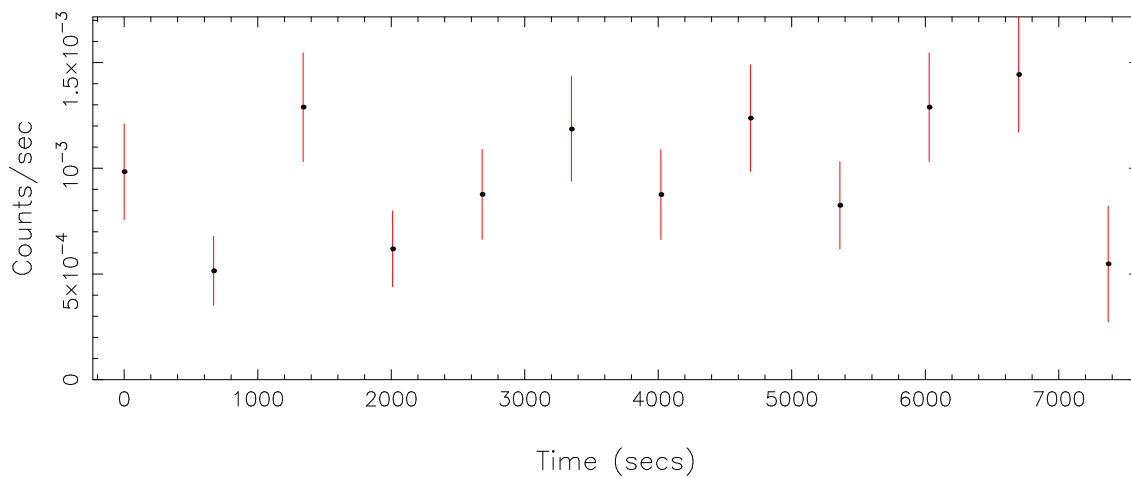

Plotted bin size: 670 secs

Time series start (MJD): 60183.2821636

Background subtracted time series

Mean Rate=  $6.18634 \times 10^{-3}$

Background time series

Mean Rate=  $9.7399 \times 10^{-4}$

GTI time series (histogram) and fractional exposure values (blue points)