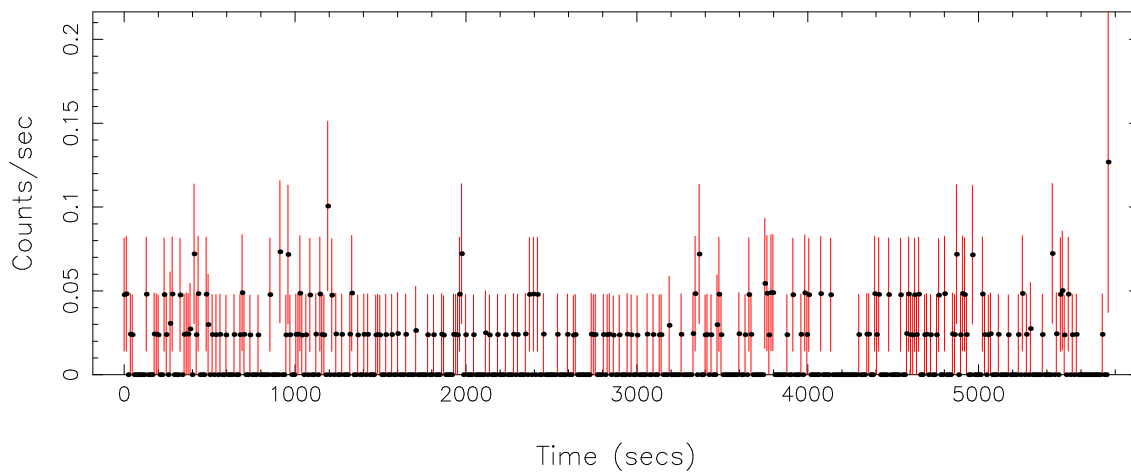

Plotted bin size: 11.6800003 secs

Time series start (MJD): 60183.2962347

Background subtracted time series

Mean Rate= 0.15290157

Background time series

Mean Rate= 0.01227004

GTI time series (histogram) and fractional exposure values (blue points)