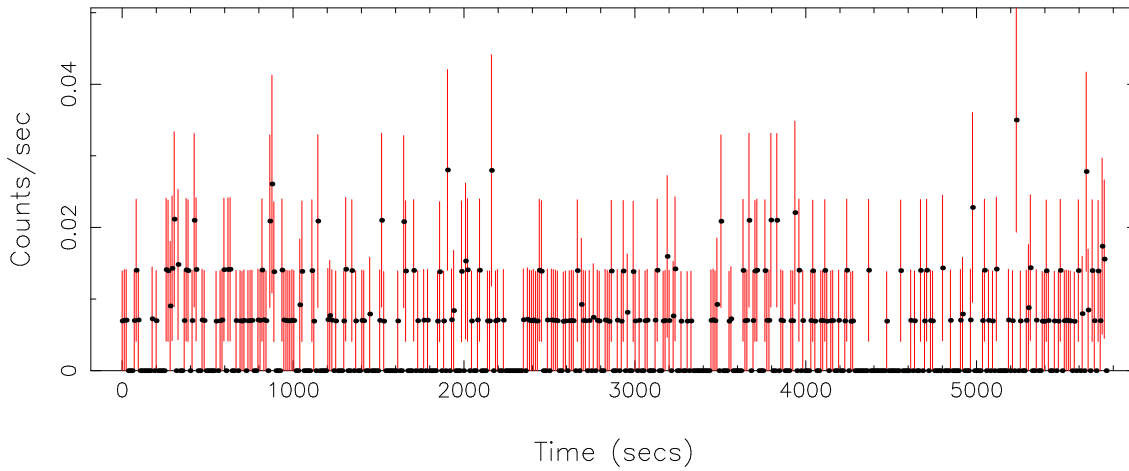

Filename: product/P0920120101PNS003SRCTSR8003.FIT

Obs. ID: 0920120101 (HD141637)

Exp ID: PNS003

Source no.: 3

Source RA_corr: 15:51:7.89 (J2000)

Source Dec_corr: -25:38:58.9 (J2000)

Time series bin size: 1.46 secs

Plotted bin size: 11.6800003 secs

Time series start (MJD): 60183.2962347

Background subtracted time series

Mean Rate= 0.02797709

Background time series

Mean Rate= 4.78833×10^{-3}

GTI time series (histogram) and fractional exposure values (blue points)