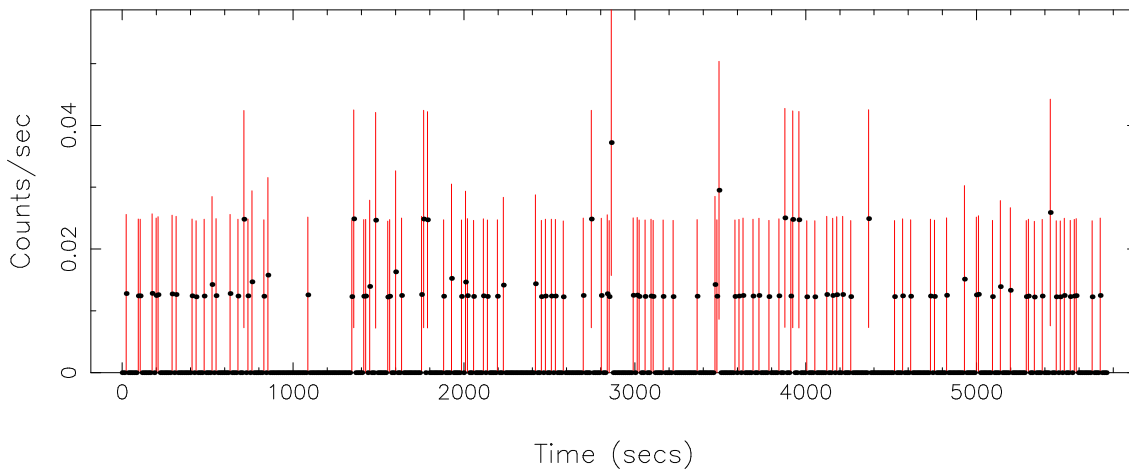

Filename: product/P0920120101PNS003SRCTSR8007.FIT
Obs. ID: 0920120101 (HD141637)
Exp ID: PNS003
Source no.: 7
Source RA_corr: 15:50:26.48 (J2000)
Source Dec_corr: -25:34:21.8 (J2000)
Time series bin size: 1.46 secs
Plotted bin size: 11.6800003 secs
Time series start (MJD): 60183.2962347

Background subtracted time series

Mean Rate= 0.01086486

Background time series

Mean Rate= 3.24466×10^{-3}

GTI time series (histogram) and fractional exposure values (blue points)