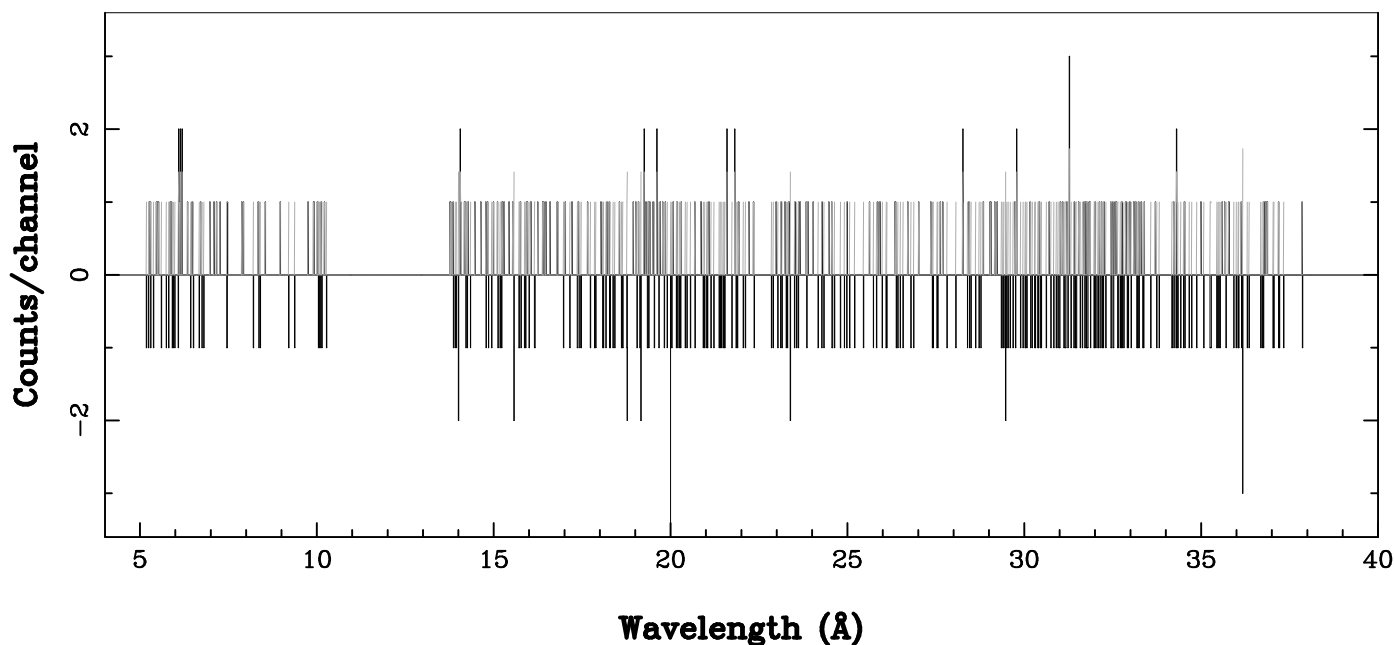

XMM - RGS1 - OBJECT: HD141637 - RA: 237.7447 - DEC: -25.7512
OBS-ID: 0920120101 - EXP-ID: Indef - Exp. Time: 7847.68994140625
Key: - data - errors

DATE-OBS 2023-08-27T06:38:57
DATE-END 2023-08-27T08:50:52

SOURCE ID: 1 - SPECTRUM ORDER: 1
PROPOSAL

NET SPECTRUM, No rebinning

SOURCE ID: 1 - SPECTRUM ORDER: 2
PROPOSAL

NET SPECTRUM, No rebinning