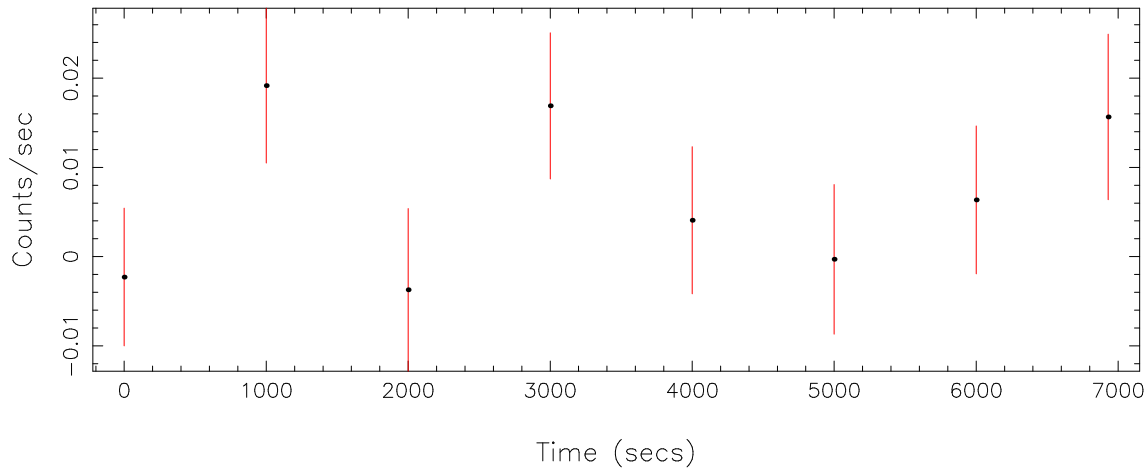

Filename: product/P0920120101R1S004SRCTSR0001.FIT

Obs. ID: 0920120101 (HD141637)

Exp ID: RGS1004

Source no.: 1

Source RA_corr: 15:50:58.74 (J2000)

Source Dec_corr: -25:45:4.6 (J2000)

Time series bin size: 1000 secs

Plotted bin size: 1000 secs

Time series start (MJD): 60183.2841261

Background subtracted time series

Mean Rate = 6.97951×10^{-3}

Background time series

Mean Rate = 0.03816993

GTI time series (histogram) and fractional exposure values (blue points)