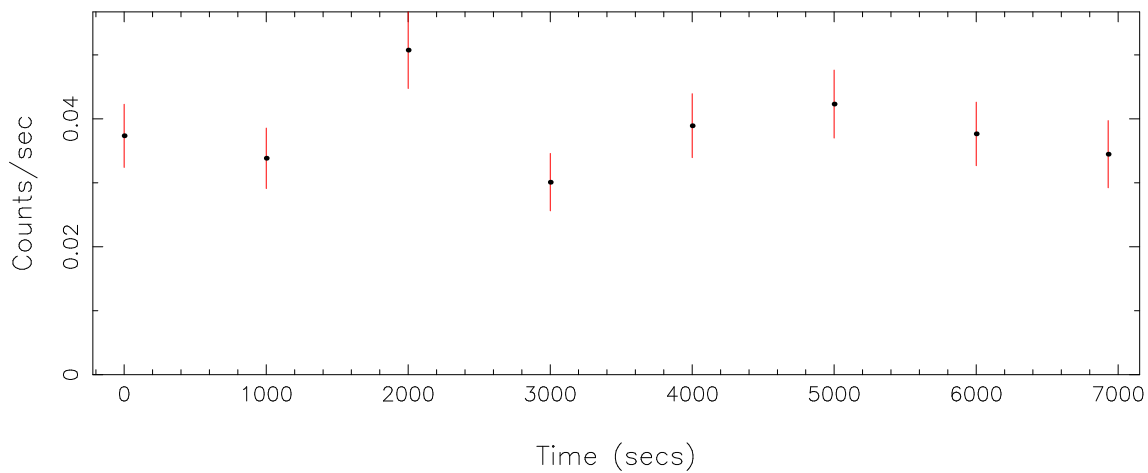

Filename: product/P0920120101R1S004SRCTSR0001.FIT

Obs. ID: 0920120101 (HD141637)

Exp ID: RGS1004

Source no.: 1

Source RA_corr: 15:50:58.74 (J2000)

Source Dec_corr: -25:45:4.6 (J2000)

Time series bin size: 1000 secs

Plotted bin size: 1000 secs

Time series start (MJD): 60183.2841261

Background subtracted time series

Mean Rate = 6.97951×10^{-3}

Background time series

Mean Rate = 0.03816993

GTI time series (histogram) and fractional exposure values (blue points)