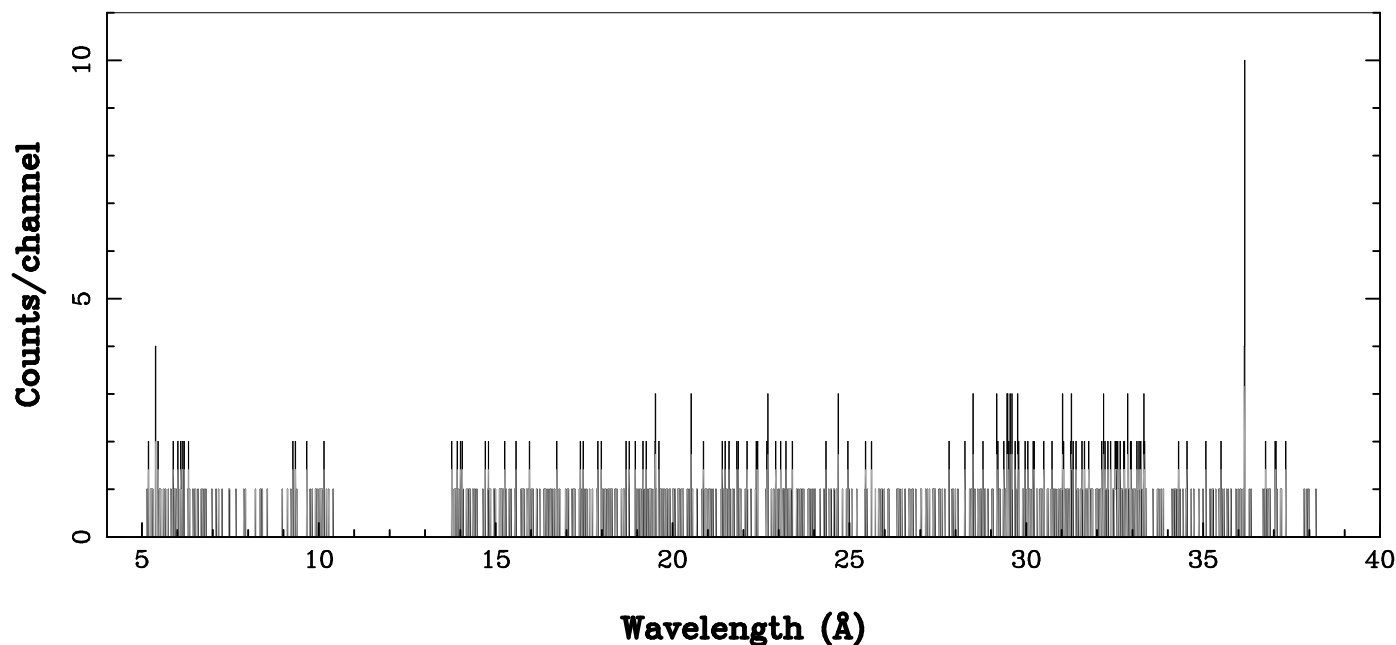

XMM - RGS1 - OBJECT: HD141637 - RA: 237.7447 - DEC: -25.7512
OBS-ID: 0920120101 - EXP-ID: Indef - Exp. Time: 7847.68994140625
Key: - data - errors

DATE-OBS 2023-08-27T06:38:57
DATE-END 2023-08-27T08:50:52

SOURCE ID: 38 - SPECTRUM ORDER: 1
WHOLE_FIELD

SRC+BKG SPECTRUM, No rebinning

SOURCE ID: 38 - SPECTRUM ORDER: 2
WHOLE_FIELD

SRC+BKG SPECTRUM, No rebinning