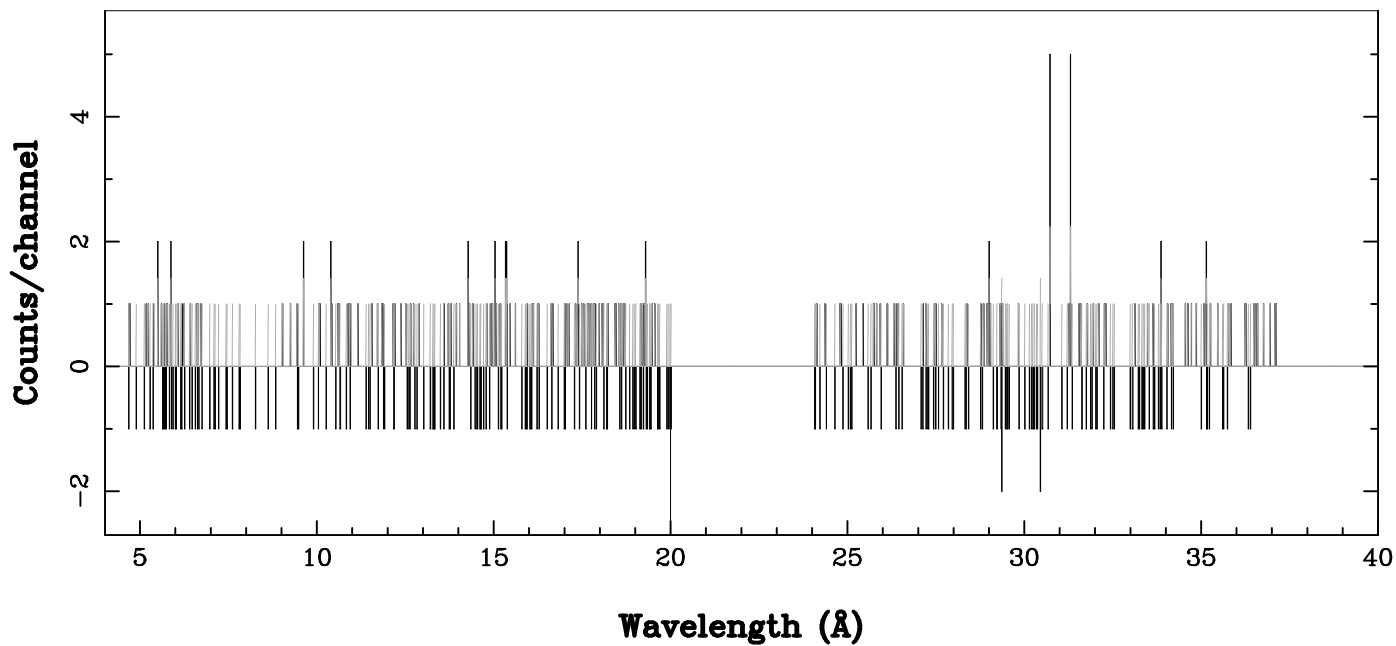

XMM - RGS2 - OBJECT: HD141637 - RA: 237.7447 - DEC: -25.7512
OBS-ID: 0920120101 - EXP-ID: Indef - Exp. Time: 7786.22119140625
Key: - data - errors

DATE-OBS 2023-08-27T06:39:05
DATE-END 2023-08-27T08:50:52

SOURCE ID: 1 - SPECTRUM ORDER: 1
PROPOSAL

NET SPECTRUM, No rebinning

SOURCE ID: 1 - SPECTRUM ORDER: 2
PROPOSAL

NET SPECTRUM, No rebinning