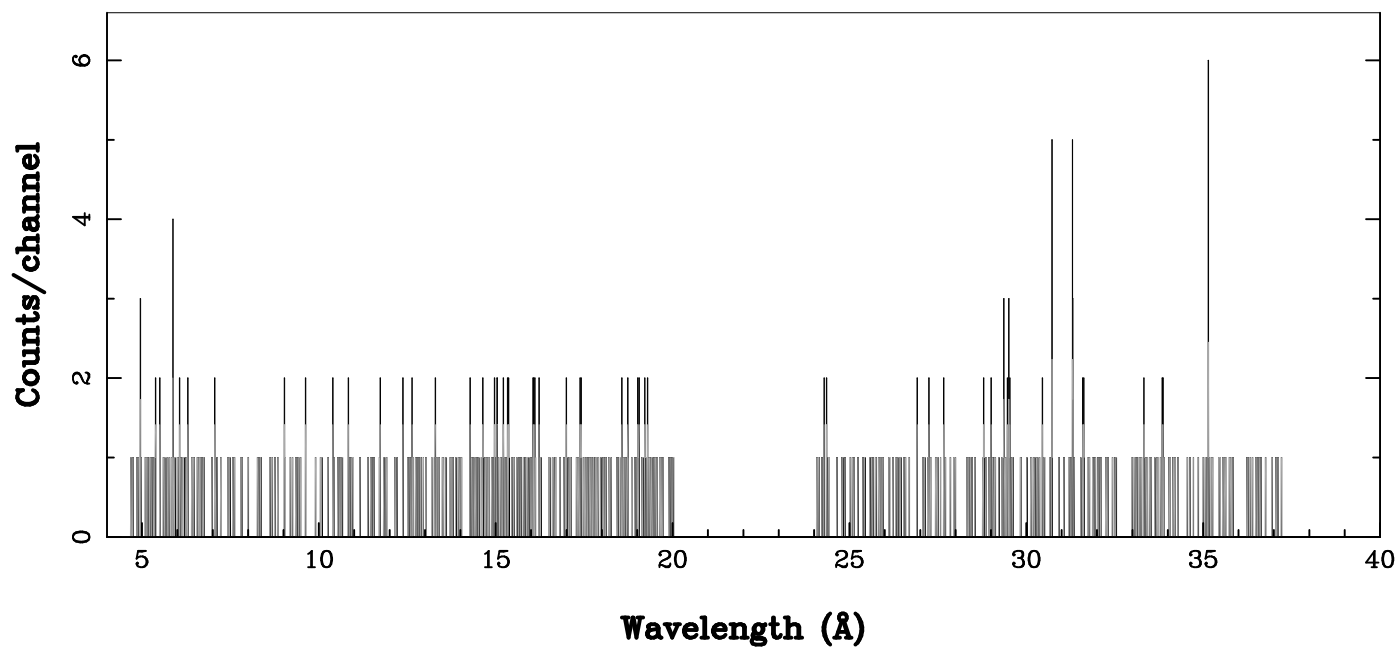

XMM - RGS2 - OBJECT: HD141637 - RA: 237.7447 - DEC: -25.7512
OBS-ID: 0920120101 - EXP-ID: Indef - Exp. Time: 7786.22119140625
Key: - data - errors

DATE-OBS 2023-08-27T06:39:05
DATE-END 2023-08-27T08:50:52

SOURCE ID: 38 - SPECTRUM ORDER: 1
WHOLE_FIELD

SRC+BKG SPECTRUM, No rebinning

SOURCE ID: 38 - SPECTRUM ORDER: 2
WHOLE_FIELD

SRC+BKG SPECTRUM, No rebinning