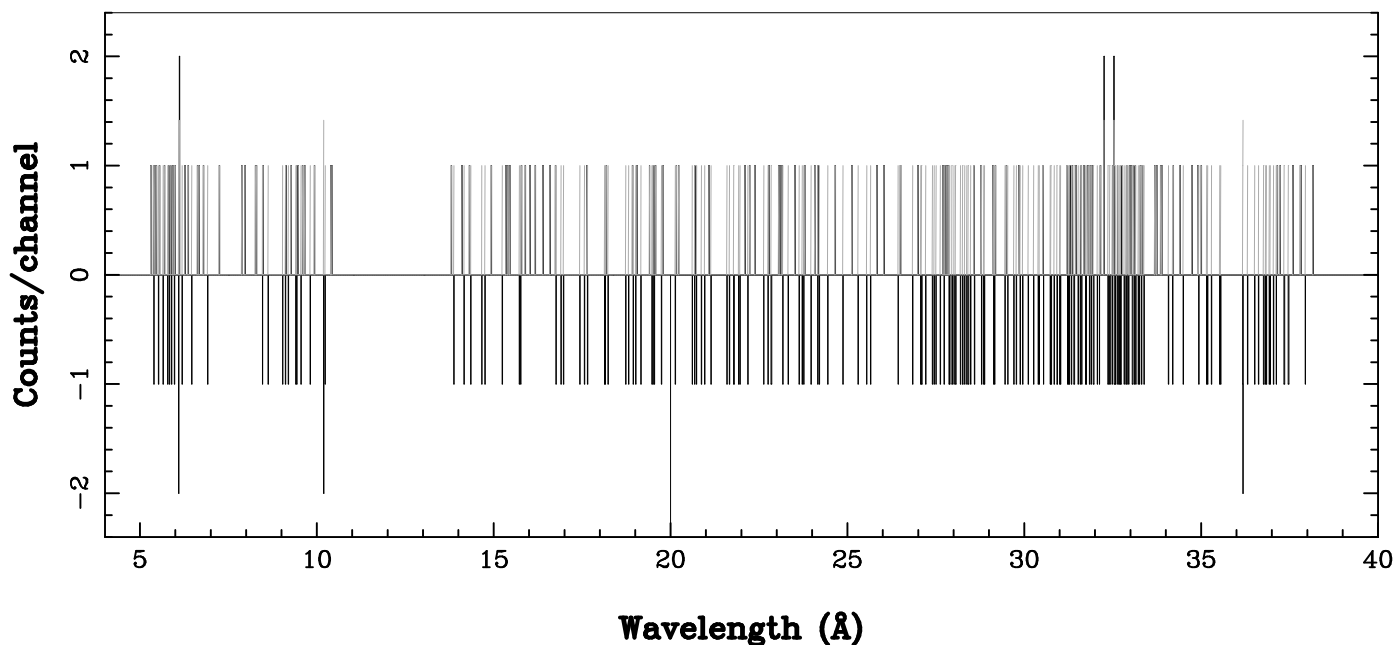

XMM - RGS1 - OBJECT: HD83058 - RA: 143.5366 - DEC: -51.2552
OBS-ID: 0920120301 - EXP-ID: Indef - Exp. Time: 6838.72265625
Key: - data - errors

DATE-OBS 2023-12-12T20:35:24
DATE-END 2023-12-12T22:30:34

SOURCE ID: 1 - SPECTRUM ORDER: 1
PROPOSAL

NET SPECTRUM, No rebinning

SOURCE ID: 1 - SPECTRUM ORDER: 2
PROPOSAL

NET SPECTRUM, No rebinning