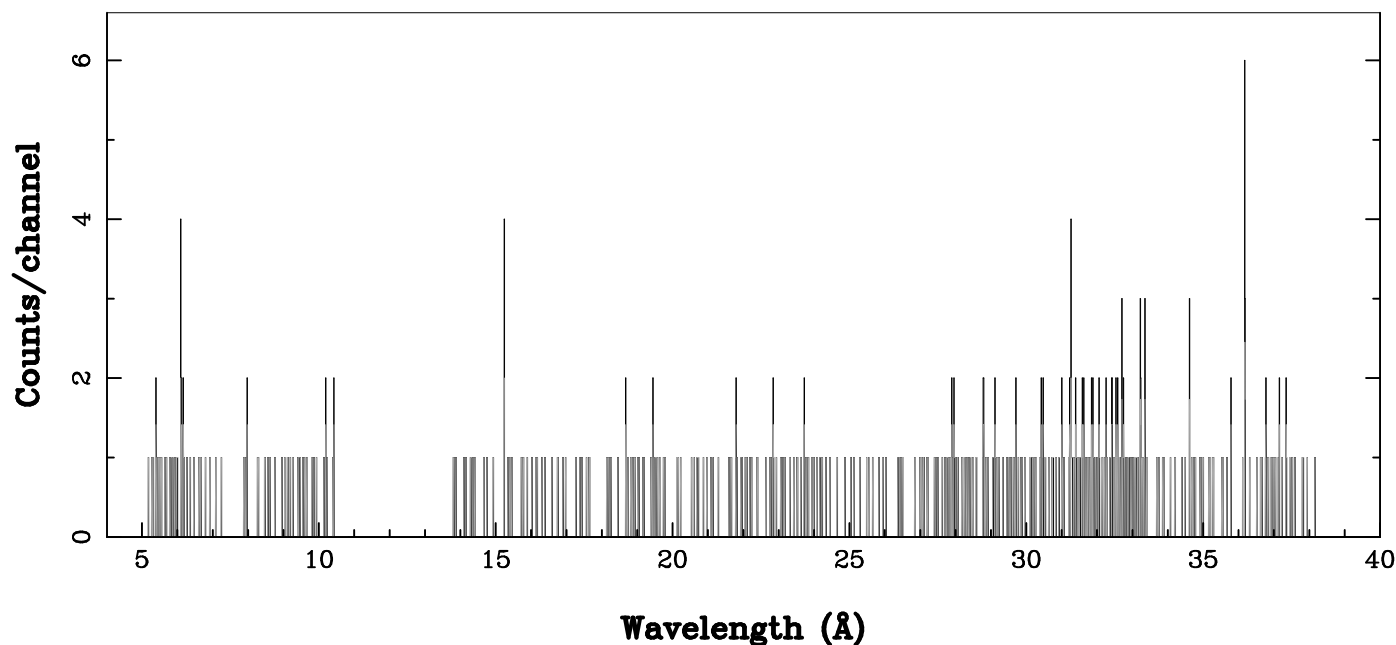

XMM - RGS1 - OBJECT: HD83058 - RA: 143.5366 - DEC: -51.2552
OBS-ID: 0920120301 - EXP-ID: Indef - Exp. Time: 6838.72265625
Key: - data - errors

DATE-OBS 2023-12-12T20:35:24
DATE-END 2023-12-12T22:30:34

SOURCE ID: 23 - SPECTRUM ORDER: 1
WHOLE_FIELD

SRC+BKG SPECTRUM, No rebinning

SOURCE ID: 23 - SPECTRUM ORDER: 2
WHOLE_FIELD

SRC+BKG SPECTRUM, No rebinning