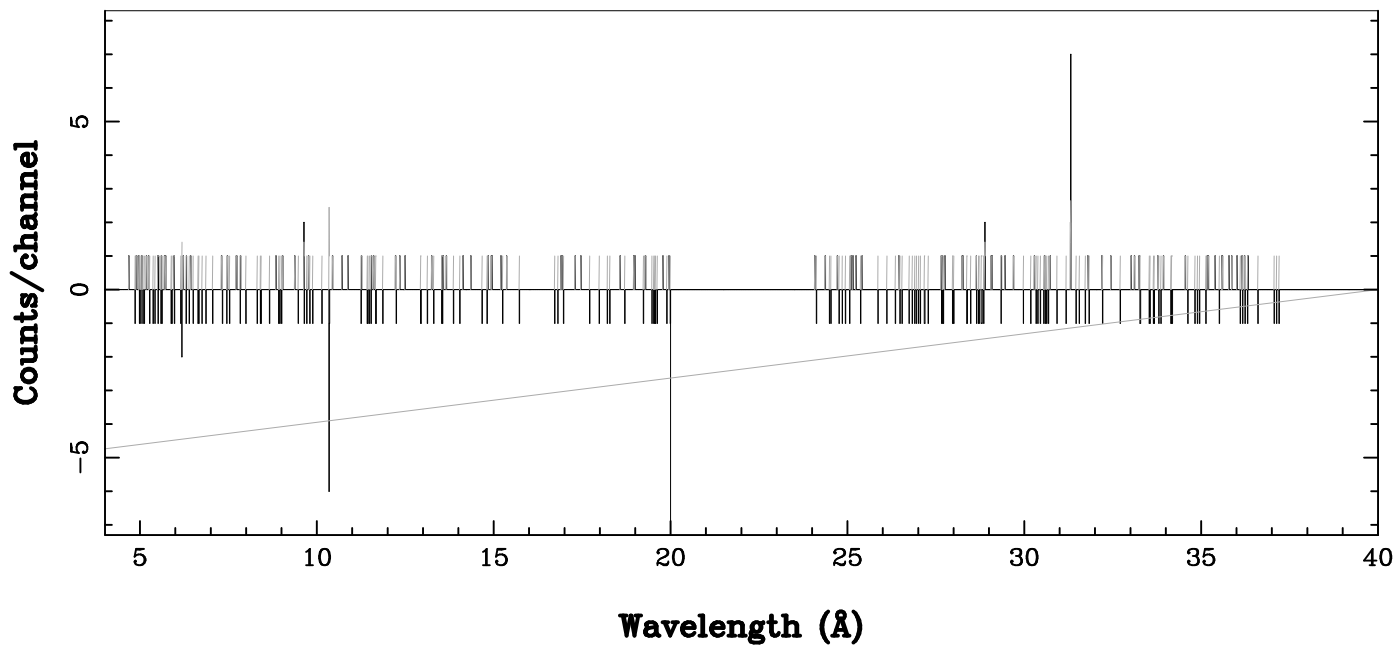

XMM - RGS2 - OBJECT: HD83058 - RA: 143.5366 - DEC: -51.2552
OBS-ID: 0920120301 - EXP-ID: Indef - Exp. Time: 6791.5546875
Key: - data - errors

DATE-OBS 2023-12-12T20:35:29
DATE-END 2023-12-12T22:30:33

SOURCE ID: 1 - SPECTRUM ORDER: 1
PROPOSAL

NET SPECTRUM, No rebinning

SOURCE ID: 1 - SPECTRUM ORDER: 2
PROPOSAL

NET SPECTRUM, No rebinning