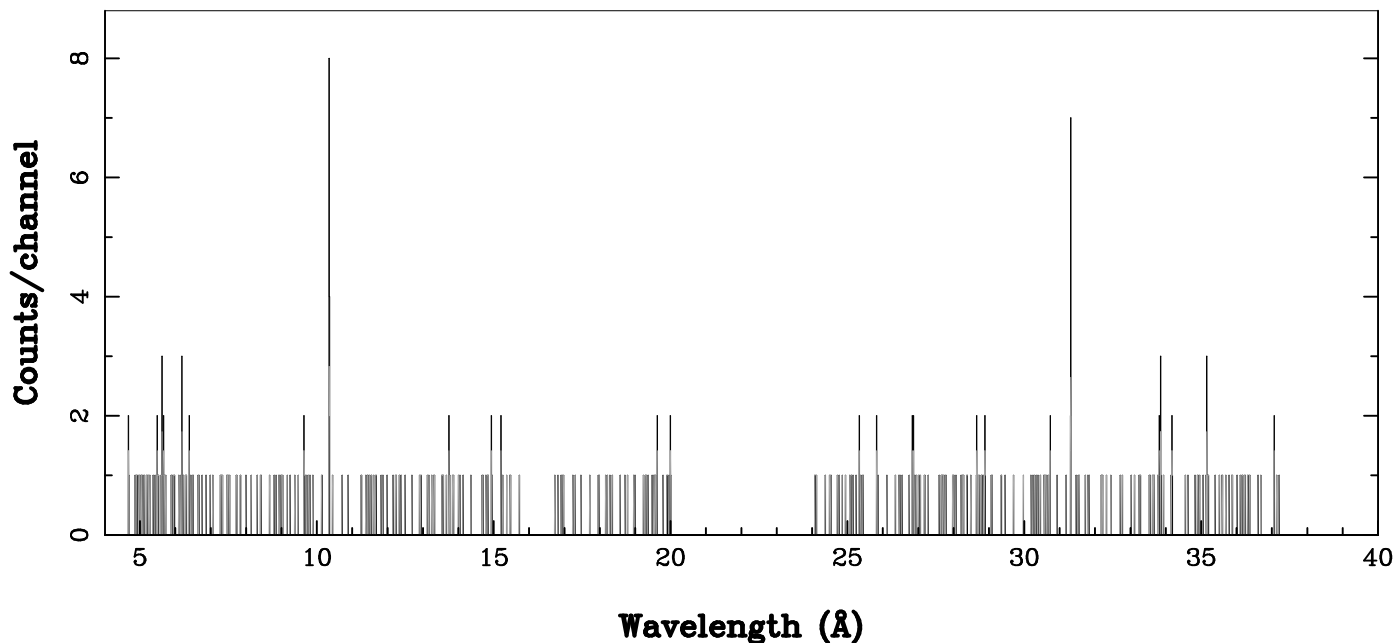

XMM - RGS2 - OBJECT: HD83058 - RA: 143.5366 - DEC: -51.2552
OBS-ID: 0920120301 - EXP-ID: Indef - Exp. Time: 6791.5546875
Key: - data - errors

DATE-OBS 2023-12-12T20:35:29
DATE-END 2023-12-12T22:30:33

SOURCE ID: 23 - SPECTRUM ORDER: 1
WHOLE_FIELD

SRC+BKG SPECTRUM, No rebinning

SOURCE ID: 23 - SPECTRUM ORDER: 2
WHOLE_FIELD

SRC+BKG SPECTRUM, No rebinning