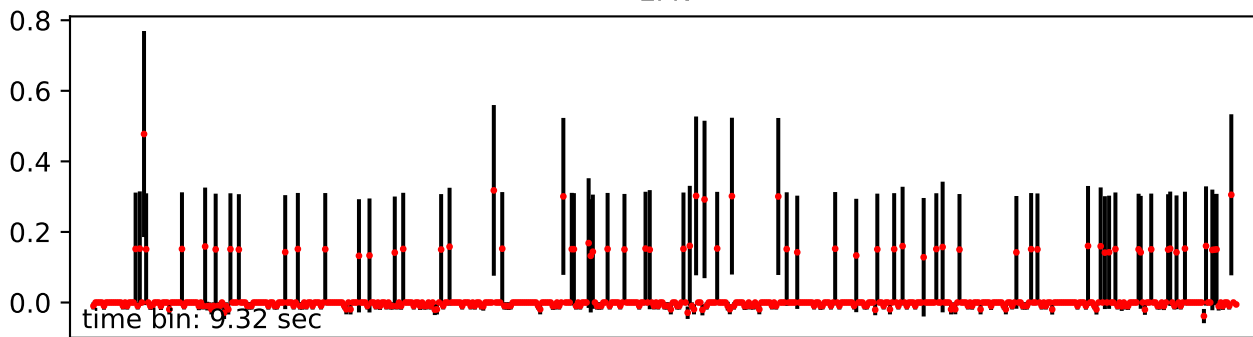

Merged TimeSeries

OBS_ID: 0920121701

EPIC SRCNUM: 4

RA,Dec: 18h24m01.5233s -43d58m15.286s

EPN

EMOS1

EMOS2

RGS1+RGS2