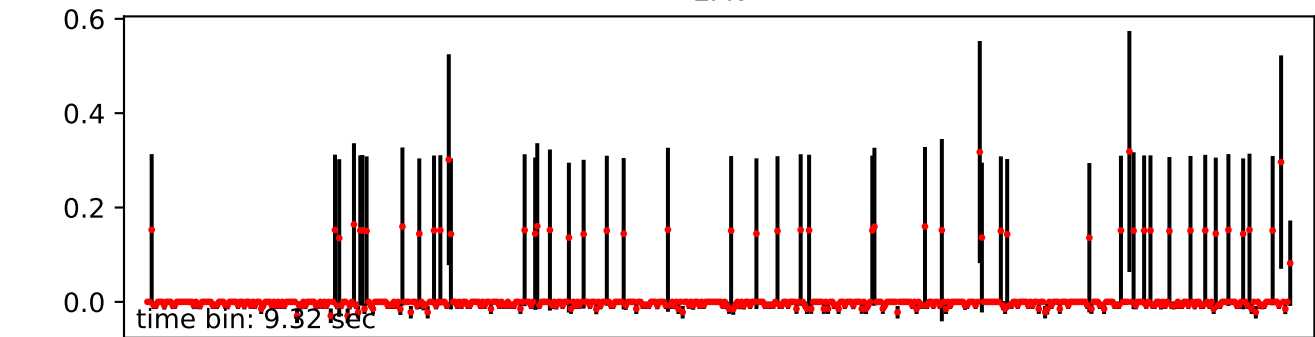

Merged TimeSeries

OBS_ID: 0920121701

EPIC SRCNUM: 6

RA,Dec: 18h24m00.3056s -44d07m43.1667s

EPN

EMOS1

EMOS2

RGS1+RGS2

0 1000 2000 3000 4000

time (s) after 2024-04-08 11:30:14 (UTC)