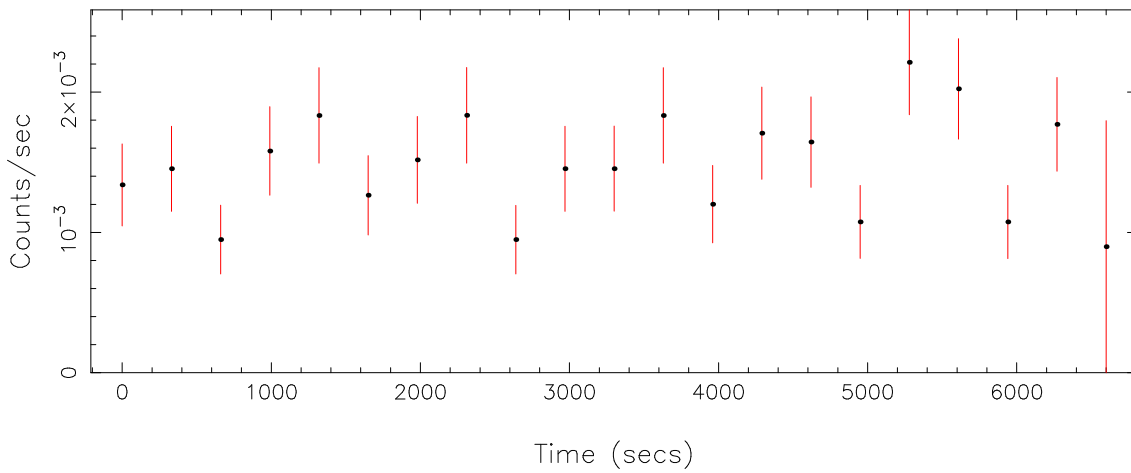

Plotted bin size: 330 secs

Time series start (MJD): 60408.4641615

Background subtracted time series

Mean Rate= 0.01440208

Background time series

Mean Rate=  $1.47929 \times 10^{-3}$

GTI time series (histogram) and fractional exposure values (blue points)