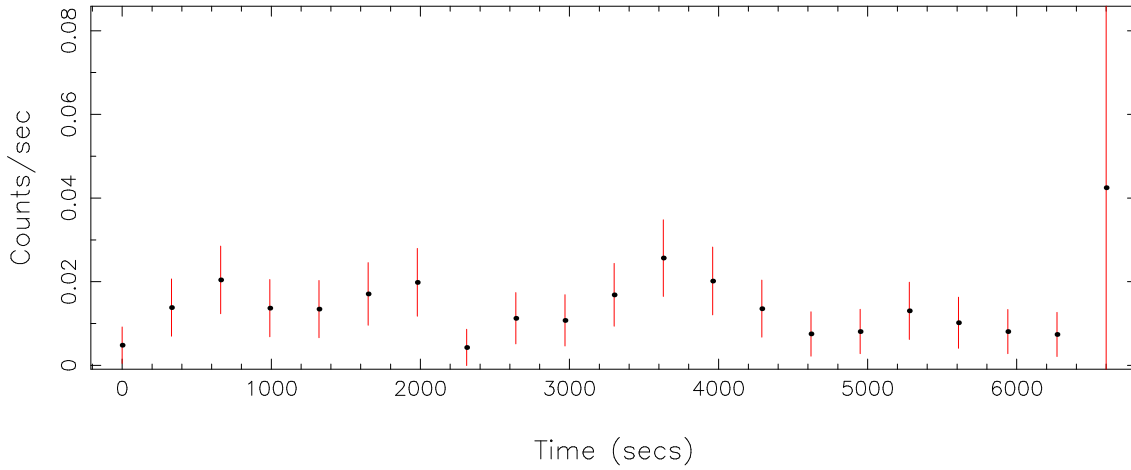

Filename: product/P0920121701M1S001SRCTSR8002.FIT

Obs. ID: 0920121701 (HD168905)

Exp ID: M1S001

Source no.: 2

Source RA\_corr: 18:24:18.12 (J2000)

Source Dec\_corr: -44: 6:38.2 (J2000)

Time series bin size: 330 secs

Plotted bin size: 330 secs

Time series start (MJD): 60408.4641615

Background subtracted time series

Mean Rate= 0.01440208

Background time series

Mean Rate=  $1.47929 \times 10^{-3}$

GTI time series (histogram) and fractional exposure values (blue points)