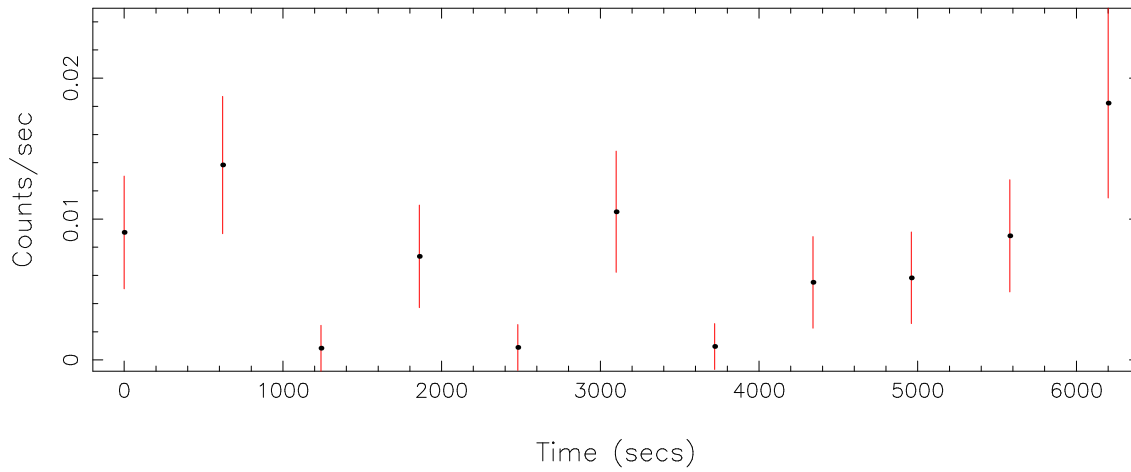

Filename: product/P0920121701M1S001SRCTSR8007.FIT

Obs. ID: 0920121701 (HD168905)

Exp ID: M1S001

Source no.: 7

Source RA\_corr: 18:24:34.29 (J2000)

Source Dec\_corr: -44: 1:7.5 (J2000)

Time series bin size: 620 secs

Plotted bin size: 620 secs

Time series start (MJD): 60408.4658397

Background subtracted time series

Mean Rate=  $7.43628 \times 10^{-3}$

Background time series

Mean Rate=  $7.9995 \times 10^{-4}$

GTI time series (histogram) and fractional exposure values (blue points)