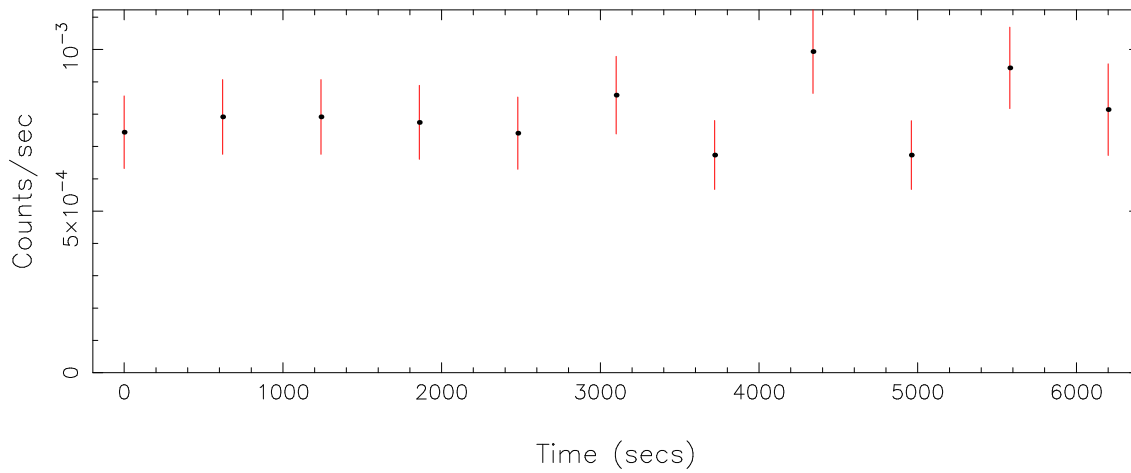

Plotted bin size: 620 secs

Time series start (MJD): 60408.4658397

Background subtracted time series

Mean Rate=  $7.43628 \times 10^{-3}$

Background time series

Mean Rate=  $7.9995 \times 10^{-4}$

GTI time series (histogram) and fractional exposure values (blue points)