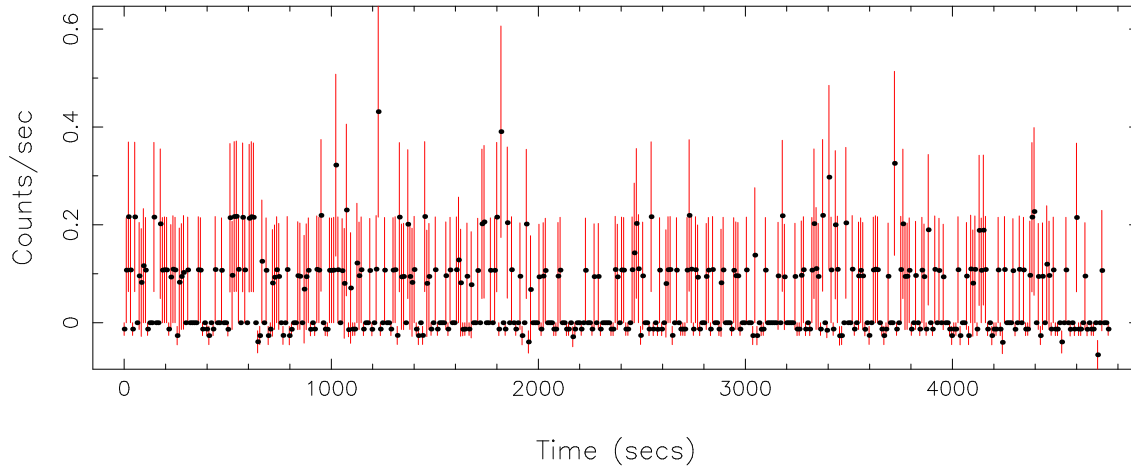

Filename: product/P0920121701PNS003SRCTSR8002.FIT

Obs. ID: 0920121701 (HD168905)

Exp ID: PNS003

Source no.: 2

Source RA_corr: 18:24:18.12 (J2000)

Source Dec_corr: -44: 6:38.2 (J2000)

Time series bin size: 1.46 secs

Plotted bin size: 10.2200003 secs

Time series start (MJD): 60408.4801925

Background subtracted time series

Mean Rate= 0.05012745

Background time series

Mean Rate= 7.60063×10^{-3}

GTI time series (histogram) and fractional exposure values (blue points)