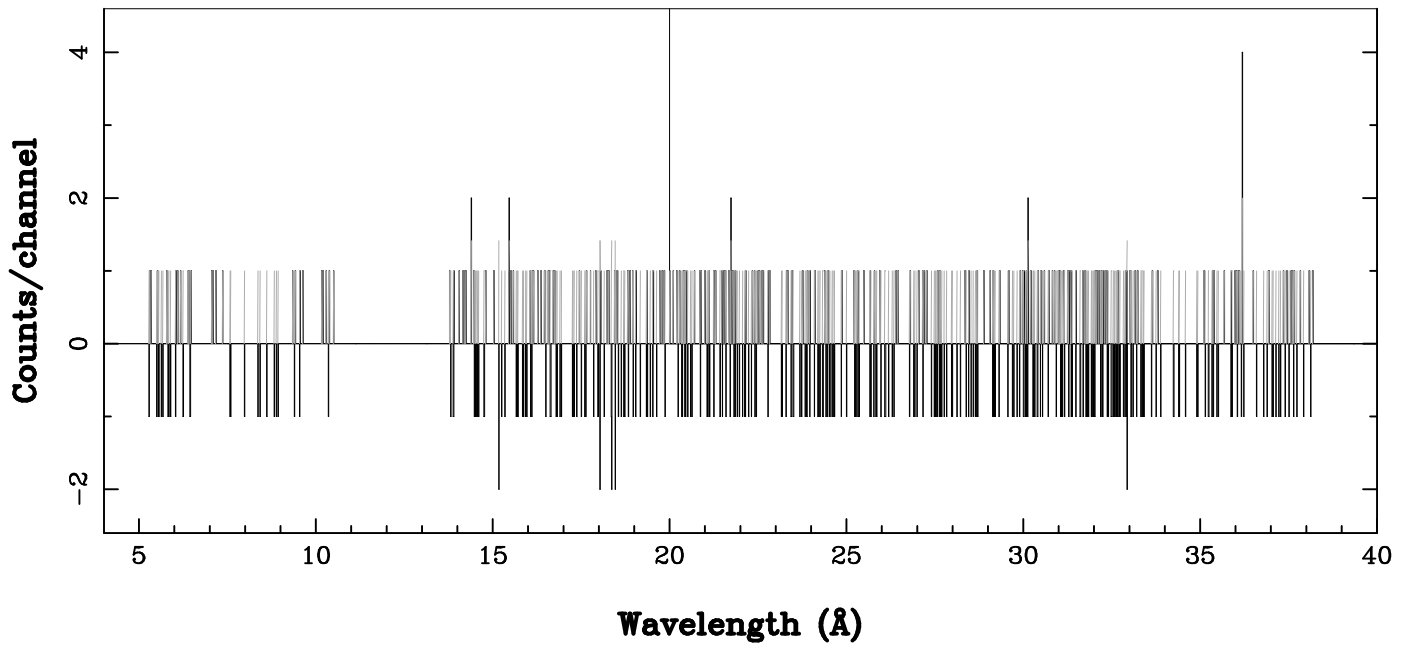

XMM - RGS1 - OBJECT: HD168905 - RA: 276.0755 - DEC: -44.1106  
OBS-ID: 0920121701 - EXP-ID: Indef - Exp. Time: 6847.9638671875  
Key: - data - errors

DATE-OBS 2024-04-08T11:03:50  
DATE-END 2024-04-08T12:59:08

SOURCE ID: 4 - SPECTRUM ORDER: 1  
EPIC00002

NET SPECTRUM, No rebinning

SOURCE ID: 4 - SPECTRUM ORDER: 2  
EPIC00002

NET SPECTRUM, No rebinning