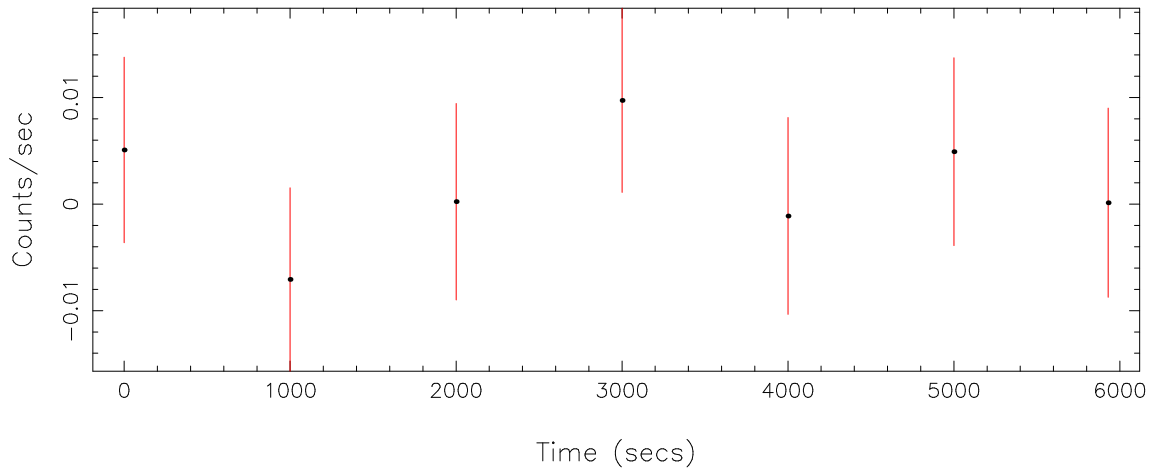

Filename: product/P0920121701R1S004SRCTSR0004.FIT

Obs. ID: 0920121701 (HD168905)

Exp ID: RGS1004

Source no.: 4

Source RA\_corr: 18:24:18.12 (J2000)

Source Dec\_corr: -44: 6:38.2 (J2000)

Time series bin size: 1000 secs

Plotted bin size: 1000 secs

Time series start (MJD): 60408.4680916

Background subtracted time series

Mean Rate=  $1.70005 \times 10^{-3}$

Background time series

Mean Rate= 0.04514477

GTI time series (histogram) and fractional exposure values (blue points)