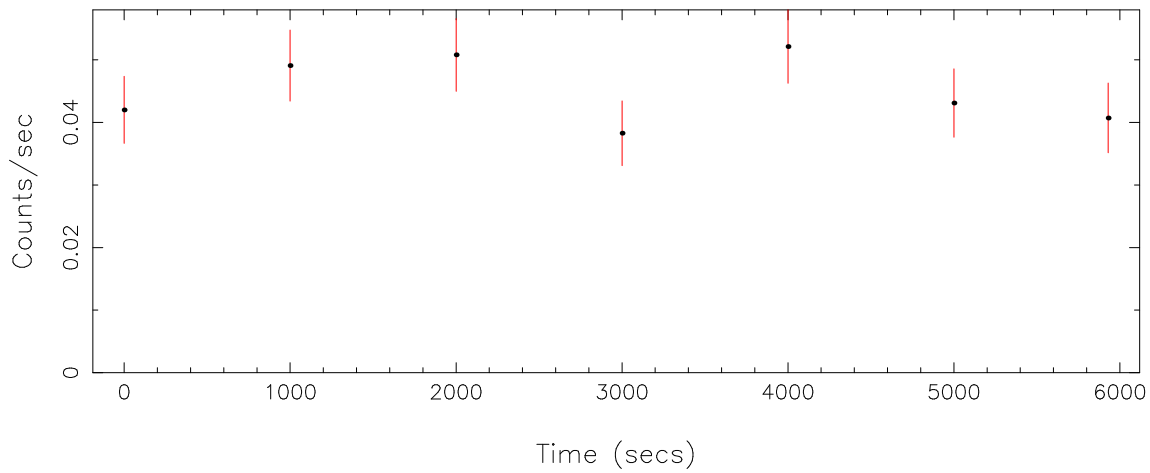

Filename: product/P0920121701R1S004SRCTSR0004.FIT

Obs. ID: 0920121701 (HD168905)

Exp ID: RGS1004

Source no.: 4

Source RA\_corr: 18:24:18.12 (J2000)

Source Dec\_corr: -44: 6:38.2 (J2000)

Time series bin size: 1000 secs

Plotted bin size: 1000 secs

Time series start (MJD): 60408.4680916

Background subtracted time series

Mean Rate=  $1.70005 \times 10^{-3}$

Background time series

Mean Rate= 0.04514477

GTI time series (histogram) and fractional exposure values (blue points)