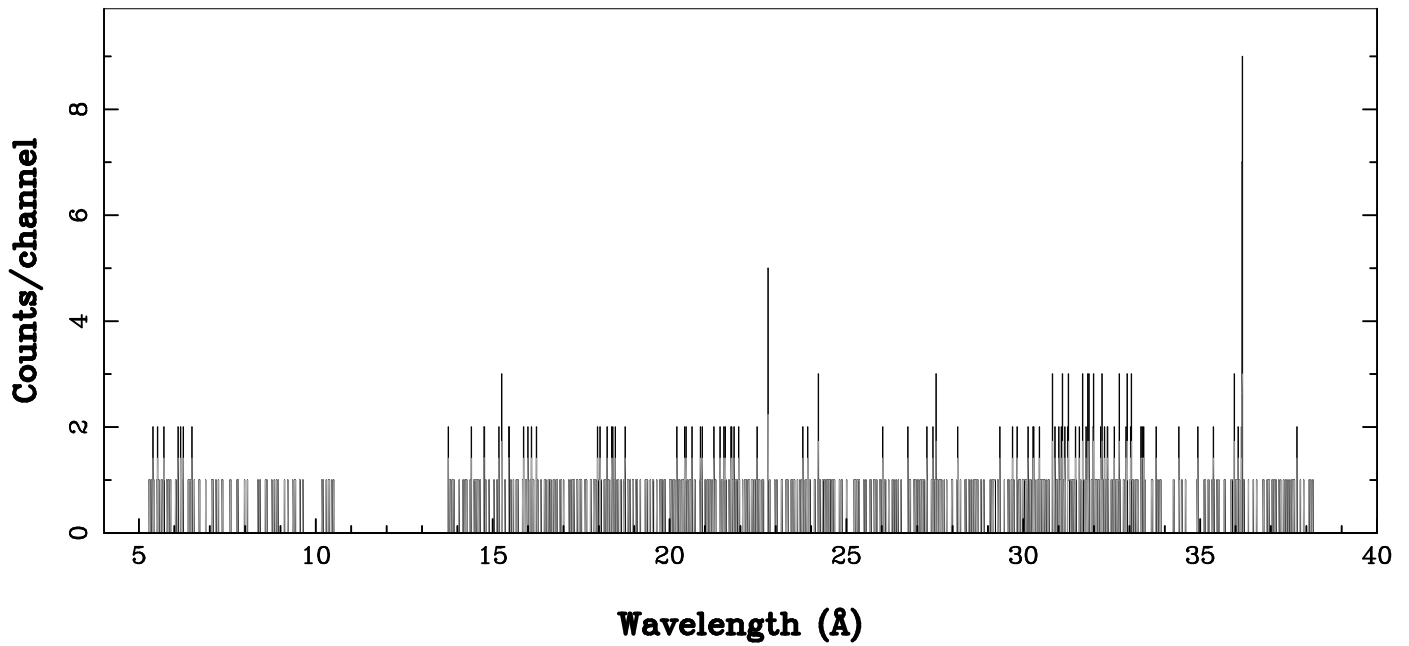

XMM - RGS1 - OBJECT: HD168905 - RA: 276.0755 - DEC: -44.1106
OBS-ID: 0920121701 - EXP-ID: Indef - Exp. Time: 6847.9638671875
Key: - data - errors

DATE-OBS 2024-04-08T11:03:50
DATE-END 2024-04-08T12:59:08

SOURCE ID: 38 - SPECTRUM ORDER: 1
WHOLE_FIELD

SRC+BKG SPECTRUM, No rebinning

SOURCE ID: 38 - SPECTRUM ORDER: 2
WHOLE_FIELD

SRC+BKG SPECTRUM, No rebinning