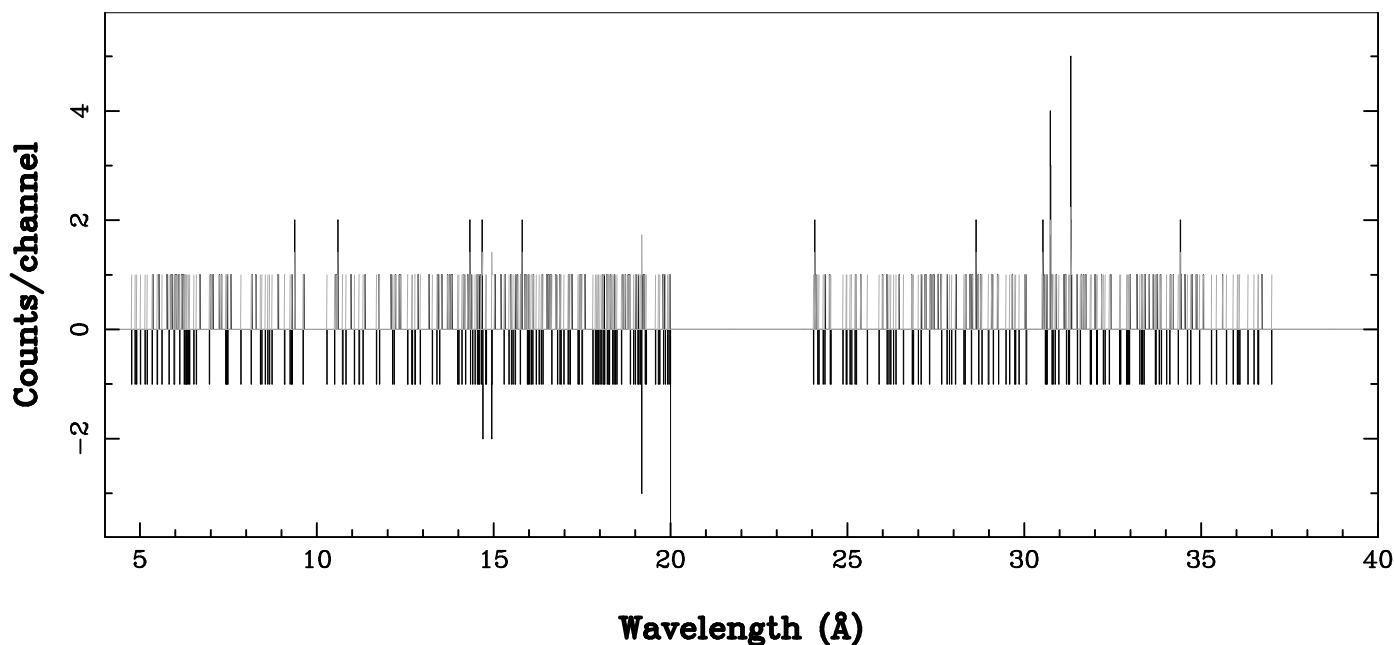

XMM - RGS2 - OBJECT: HD168905 - RA: 276.0755 - DEC: -44.1106
OBS-ID: 0920121701 - EXP-ID: Indef - Exp. Time: 6782.50537109375
Key: - data - errors

DATE-OBS 2024-04-08T11:03:58
DATE-END 2024-04-08T12:59:04

SOURCE ID: 4 - SPECTRUM ORDER: 1
EPIC00002

NET SPECTRUM, No rebinning

SOURCE ID: 4 - SPECTRUM ORDER: 2
EPIC00002

NET SPECTRUM, No rebinning