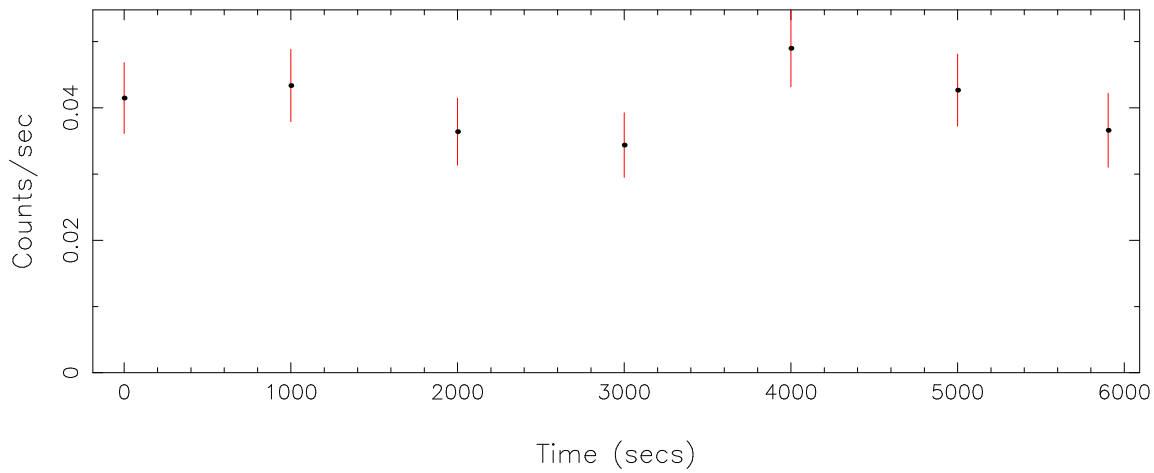

Plotted bin size: 1000 secs

Time series start (MJD): 60408.4687064

Background subtracted time series

Mean Rate= 2.99022×10^{-3}

Background time series

Mean Rate= 0.04055583

GTI time series (histogram) and fractional exposure values (blue points)