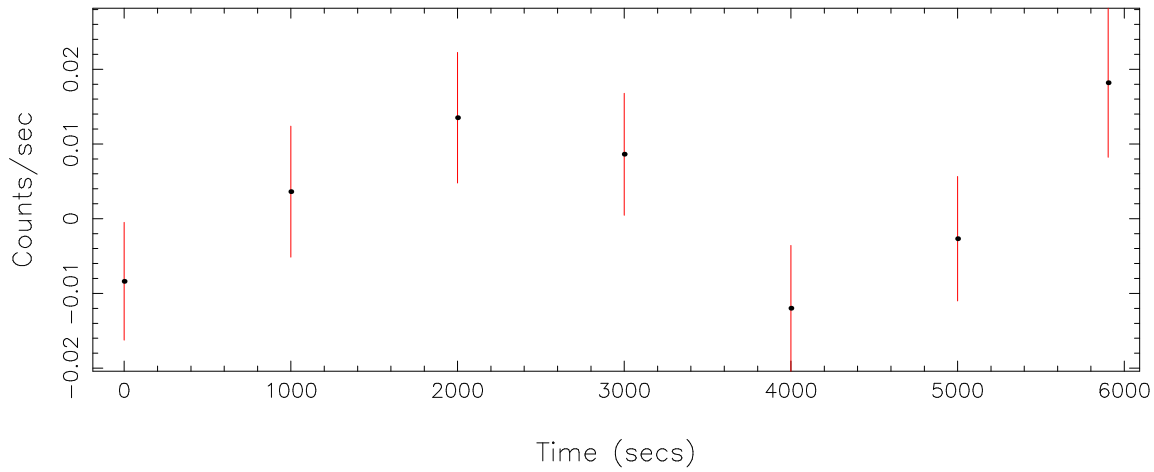

Filename: product/P0920121701R2S005SRCTSR0004.FIT

Obs. ID: 0920121701 (HD168905)

Exp ID: RGS2005

Source no.: 4

Source RA_corr: 18:24:18.12 (J2000)

Source Dec_corr: -44: 6:38.2 (J2000)

Time series bin size: 1000 secs

Plotted bin size: 1000 secs

Time series start (MJD): 60408.4687064

Background subtracted time series

Mean Rate= 2.99022×10^{-3}

Background time series

Mean Rate= 0.04055583

GTI time series (histogram) and fractional exposure values (blue points)