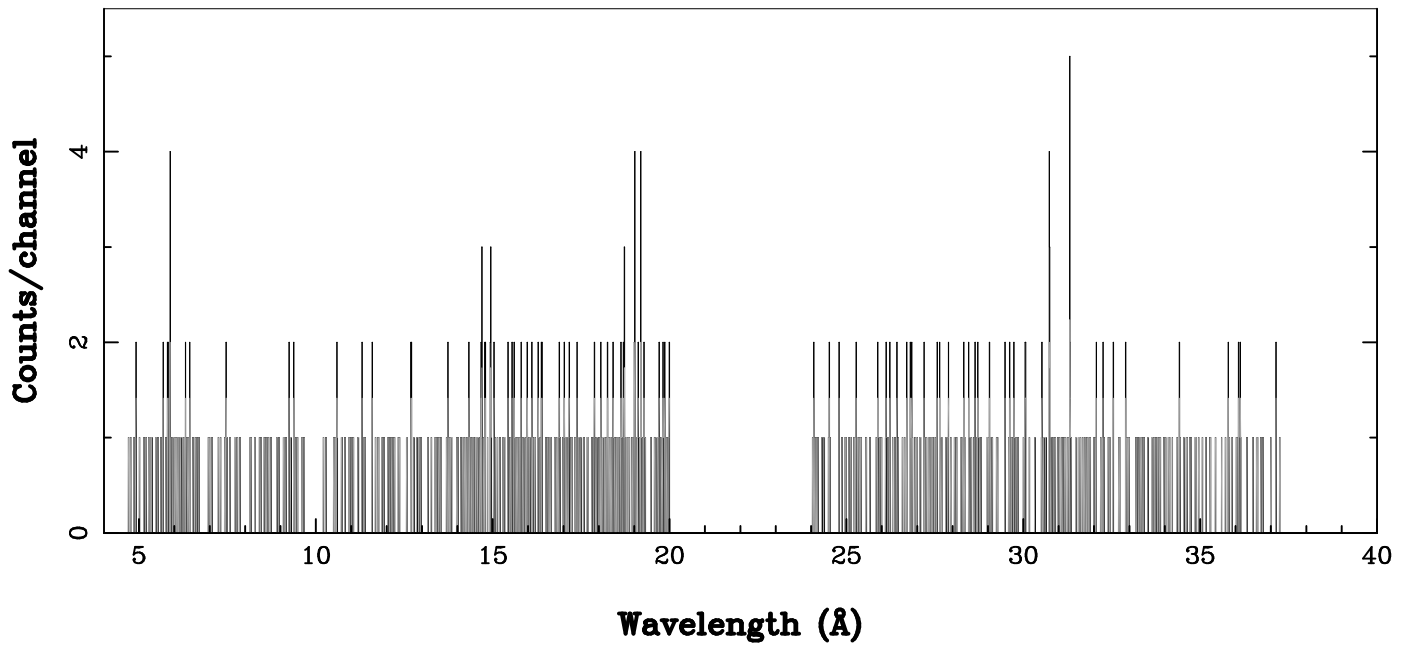

XMM - RGS2 - OBJECT: HD168905 - RA: 276.0755 - DEC: -44.1106
OBS-ID: 0920121701 - EXP-ID: Indef - Exp. Time: 6782.50537109375
Key: - data - errors

DATE-OBS 2024-04-08T11:03:58
DATE-END 2024-04-08T12:59:04

SOURCE ID: 38 - SPECTRUM ORDER: 1
WHOLE_FIELD

SRC+BKG SPECTRUM, No rebinning

SOURCE ID: 38 - SPECTRUM ORDER: 2
WHOLE_FIELD

SRC+BKG SPECTRUM, No rebinning